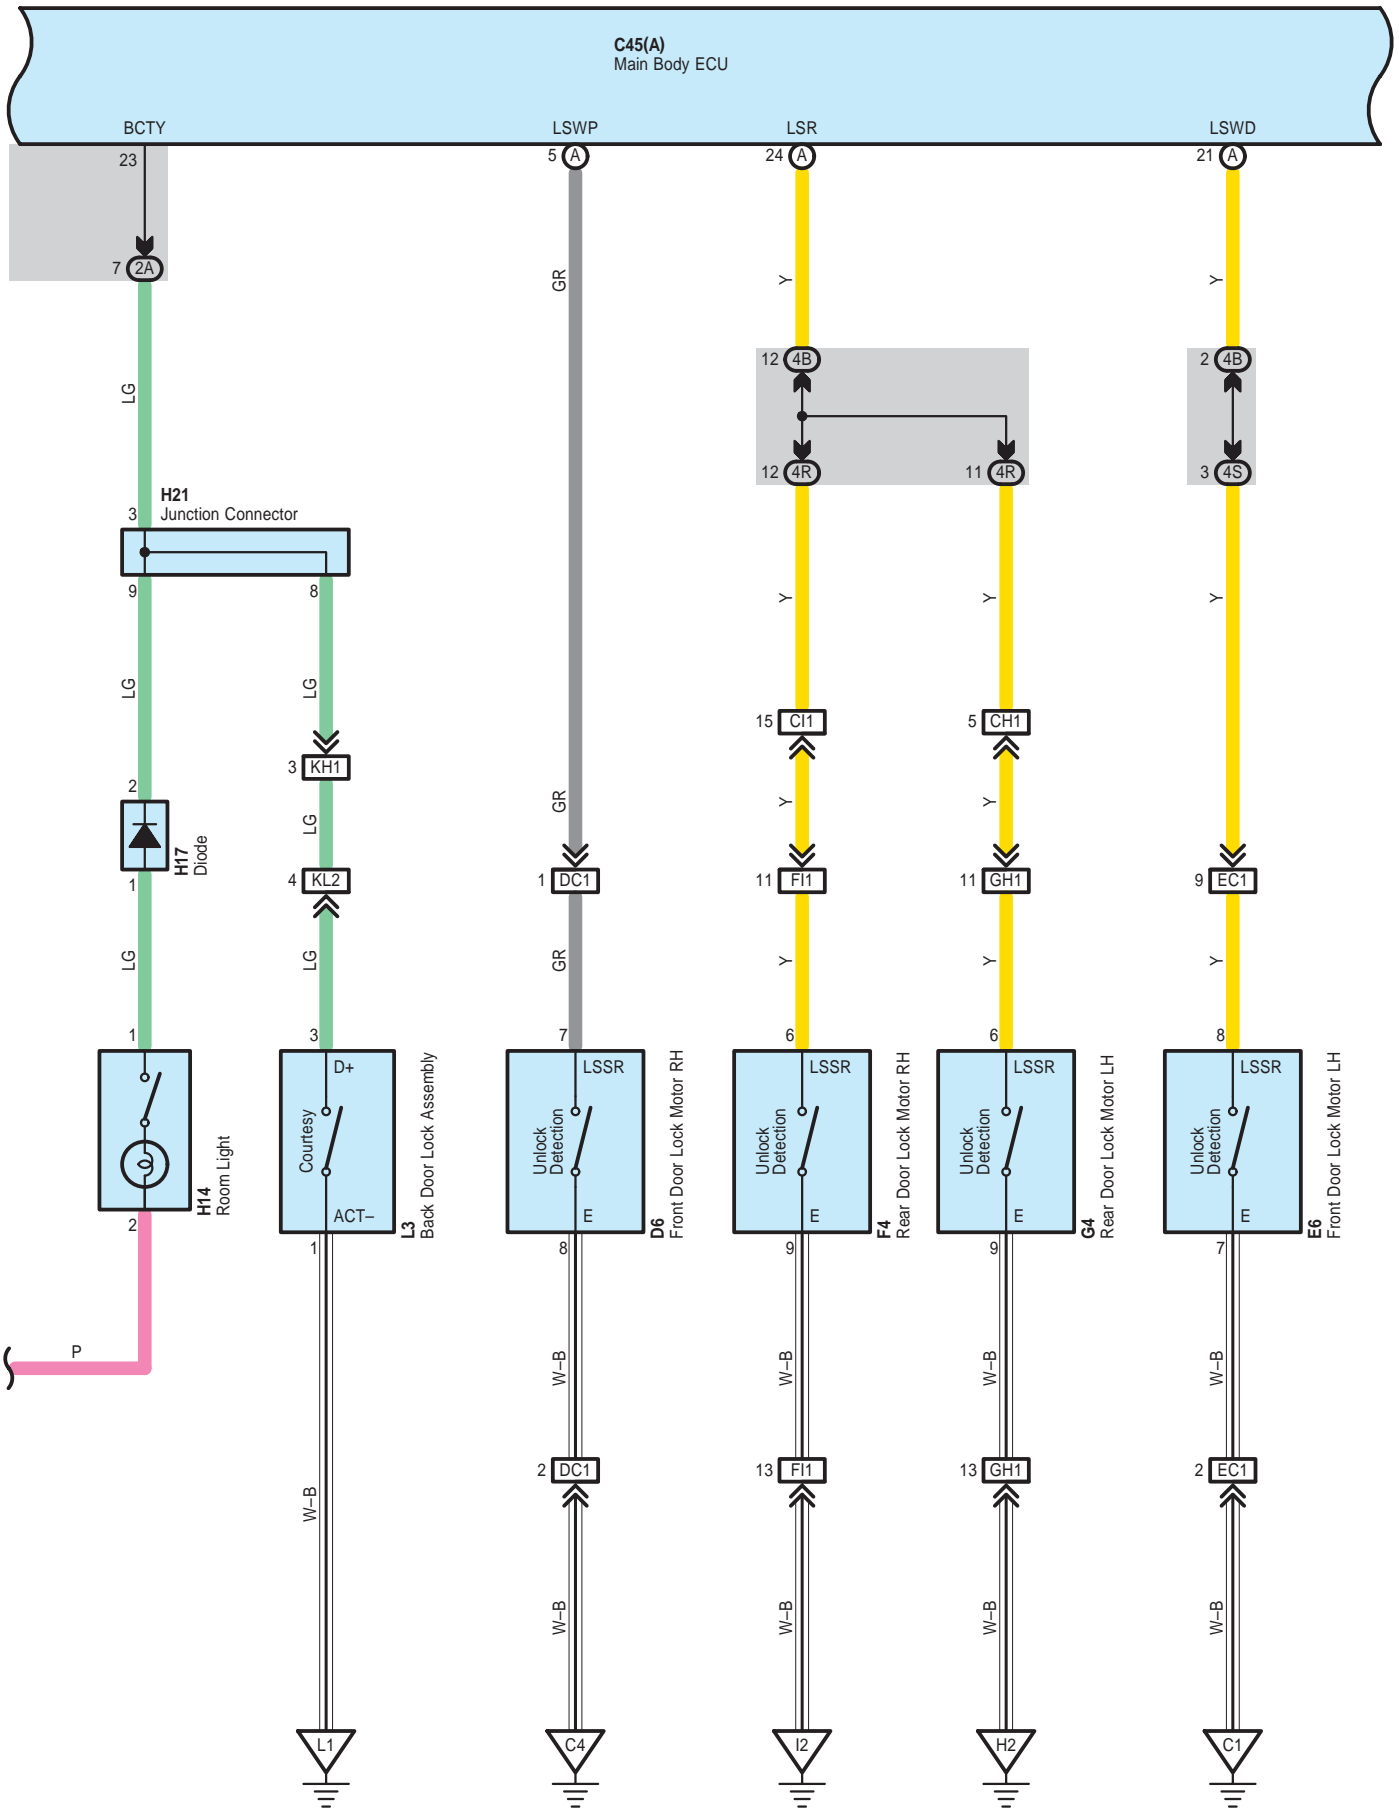

Interior Light

Interior Light

Interior Light

Interior Light

Interior Light

4E

White

4G

White

4Q

White

4R

Gray

4S

White

CH1

White

CI1

Gray

DC1

Blue

EC1

Blue

FI1