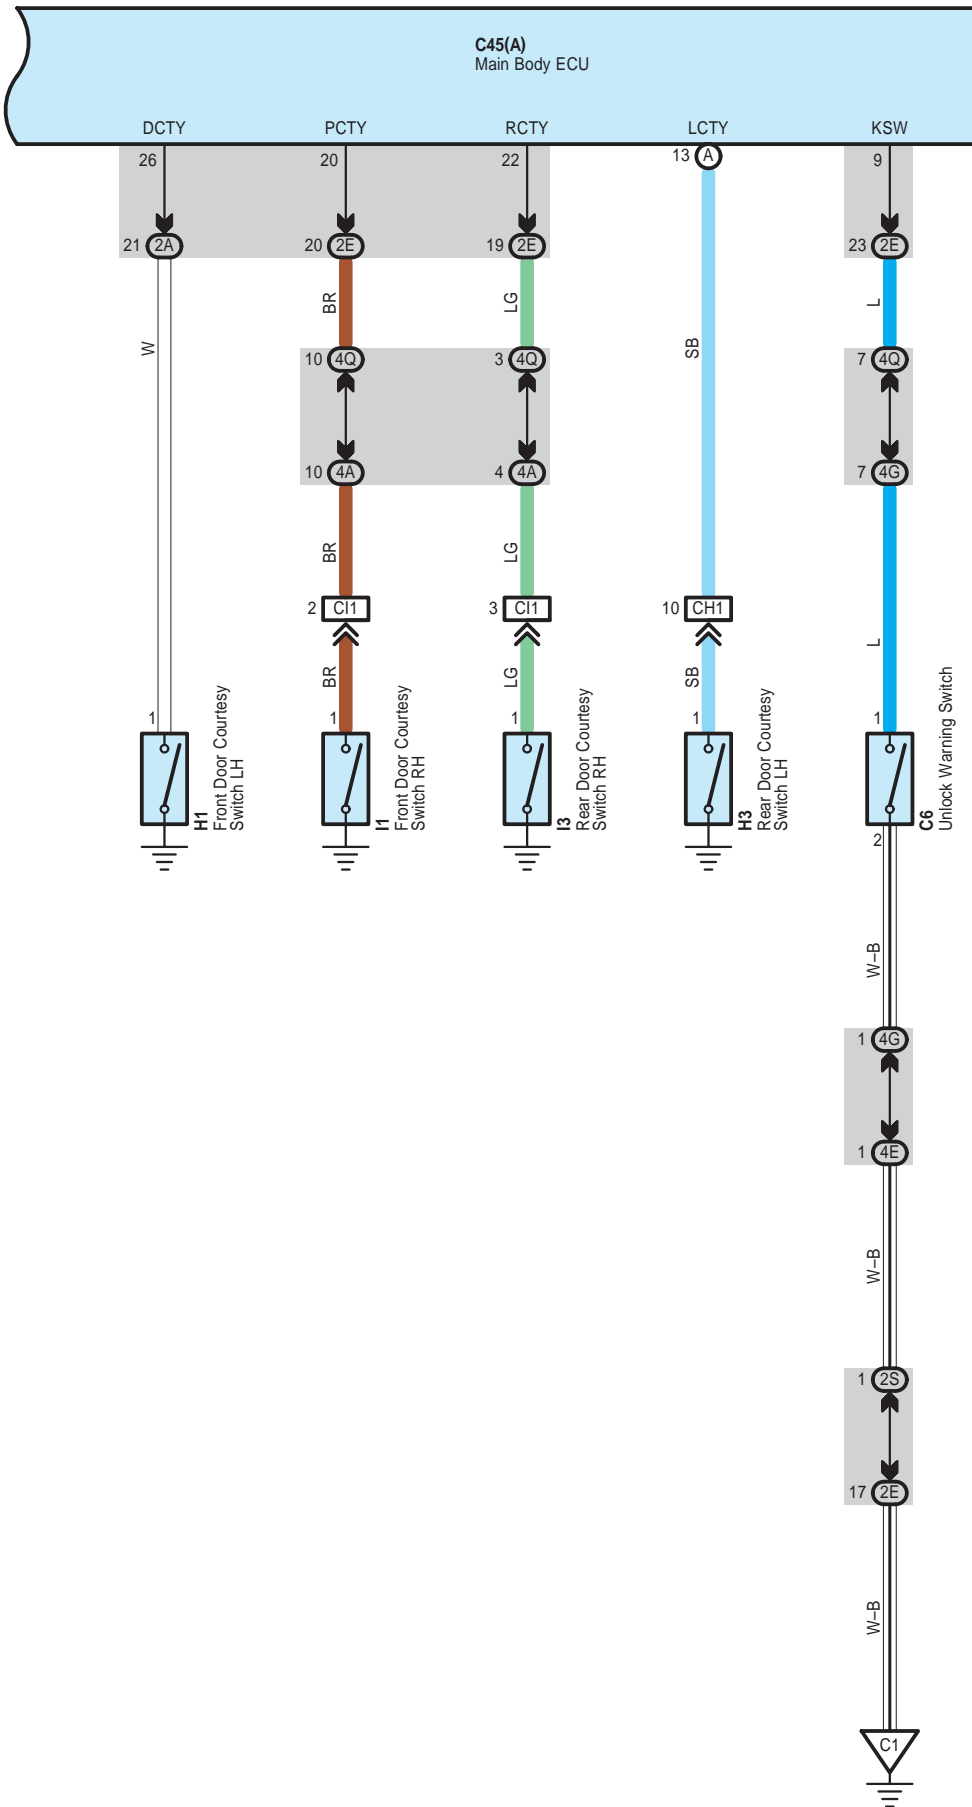

Interior Light

Interior Light

Interior Light

Interior Light

Interior Light

4E

White

4G

White

4Q

White

4R

Gray

4S

White

CH1

White

CI1

Gray

DC1

Blue

EC1

Blue

FI1