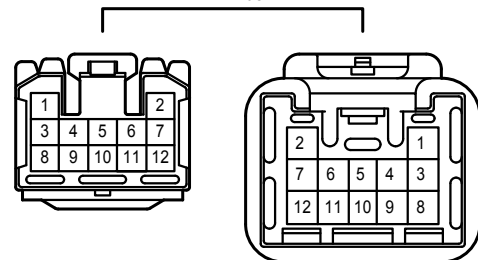

Gray

DC1

Blue

DC2

White

EC1

Blue

Door Lock Control