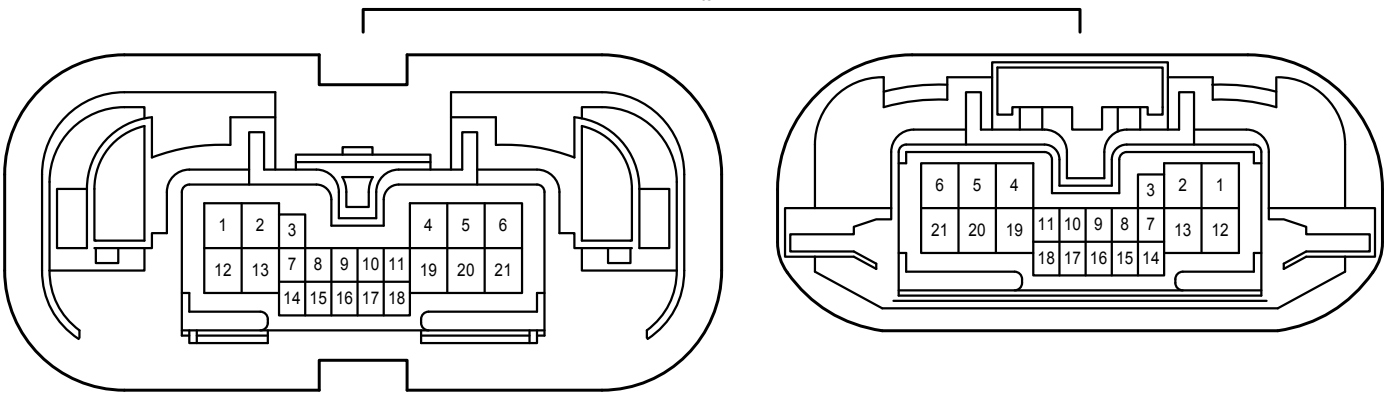

Door Lock Control

FI1
White