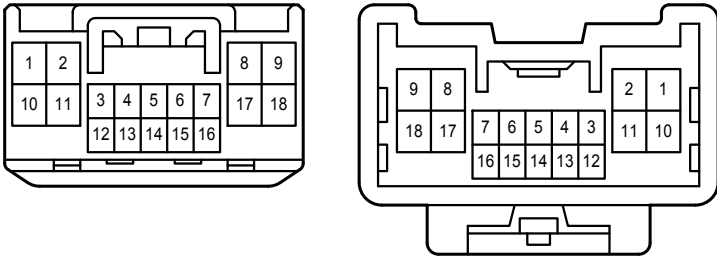

Door Lock Control

EC2
White