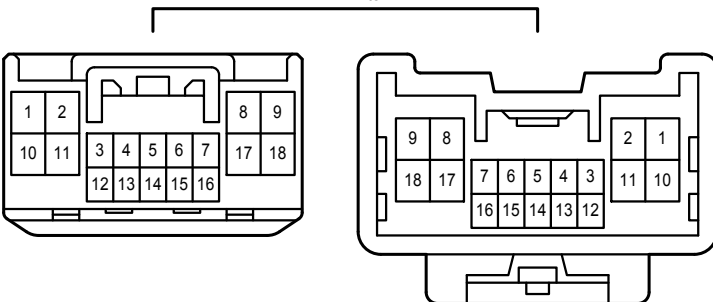

Gray

DC1

Blue

DC2

White

EC1

Blue

Door Lock Control